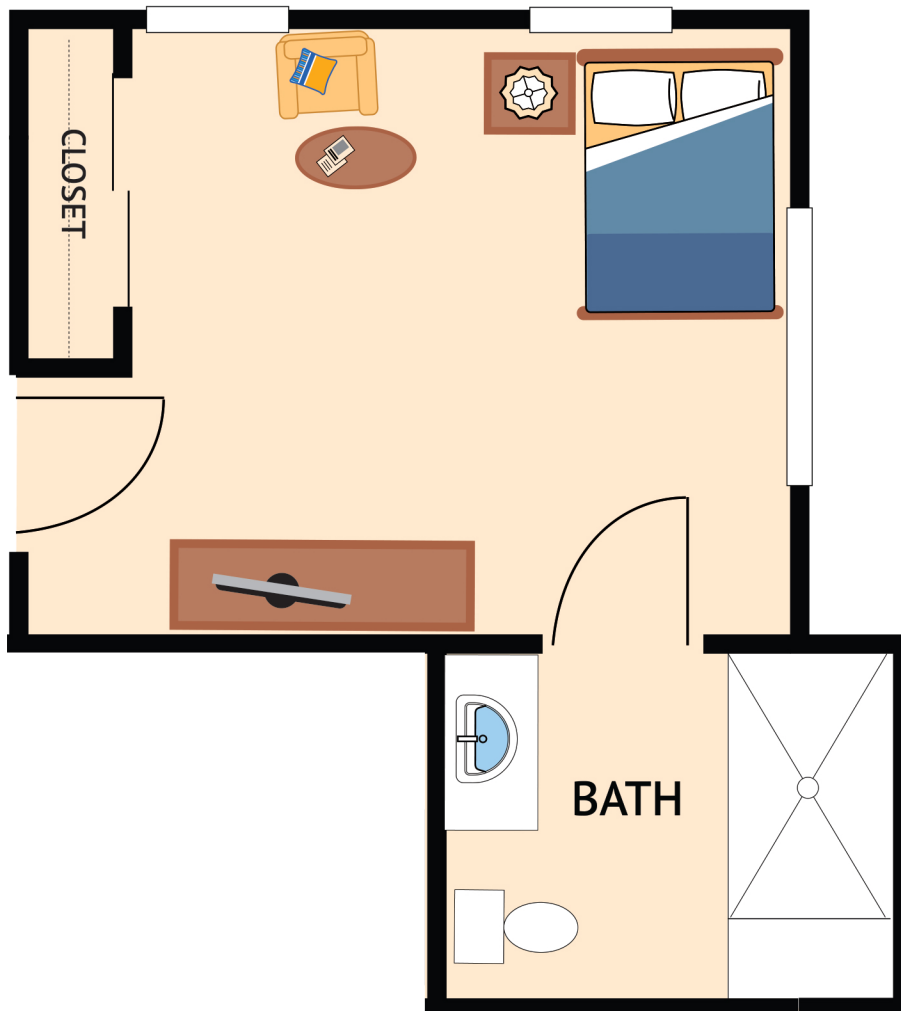

STUDIO
235 Square Feet

Floor plans are not to scale and are shown for comparative purposes only.
Actual apartment floor plans may have minor variations.

STUDIO
242 Square Feet

Floor plans are not to scale and are shown for comparative purposes only.
Actual apartment floor plans may have minor variations.

STUDIO
242 Square Feet

Floor plans are not to scale and are shown for comparative purposes only.
Actual apartment floor plans may have minor variations.