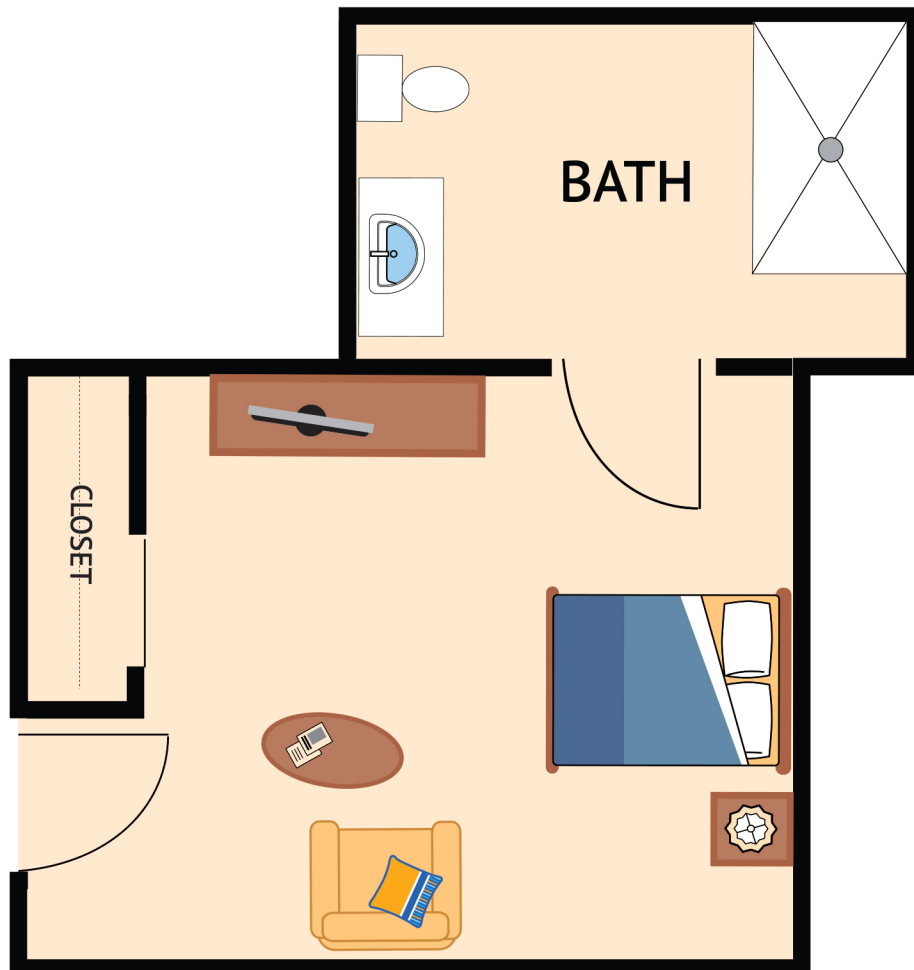

STUDIO
235 Square Feet

Floor plans are not to scale and are shown for comparative purposes only.
Actual apartment floor plans may have minor variations.

STUDIO
242 Square Feet

Floor plans are not to scale and are shown for comparative purposes only.
Actual apartment floor plans may have minor variations.

STUDIO
242 Square Feet

Floor plans are not to scale and are shown for comparative purposes only.
Actual apartment floor plans may have minor variations.