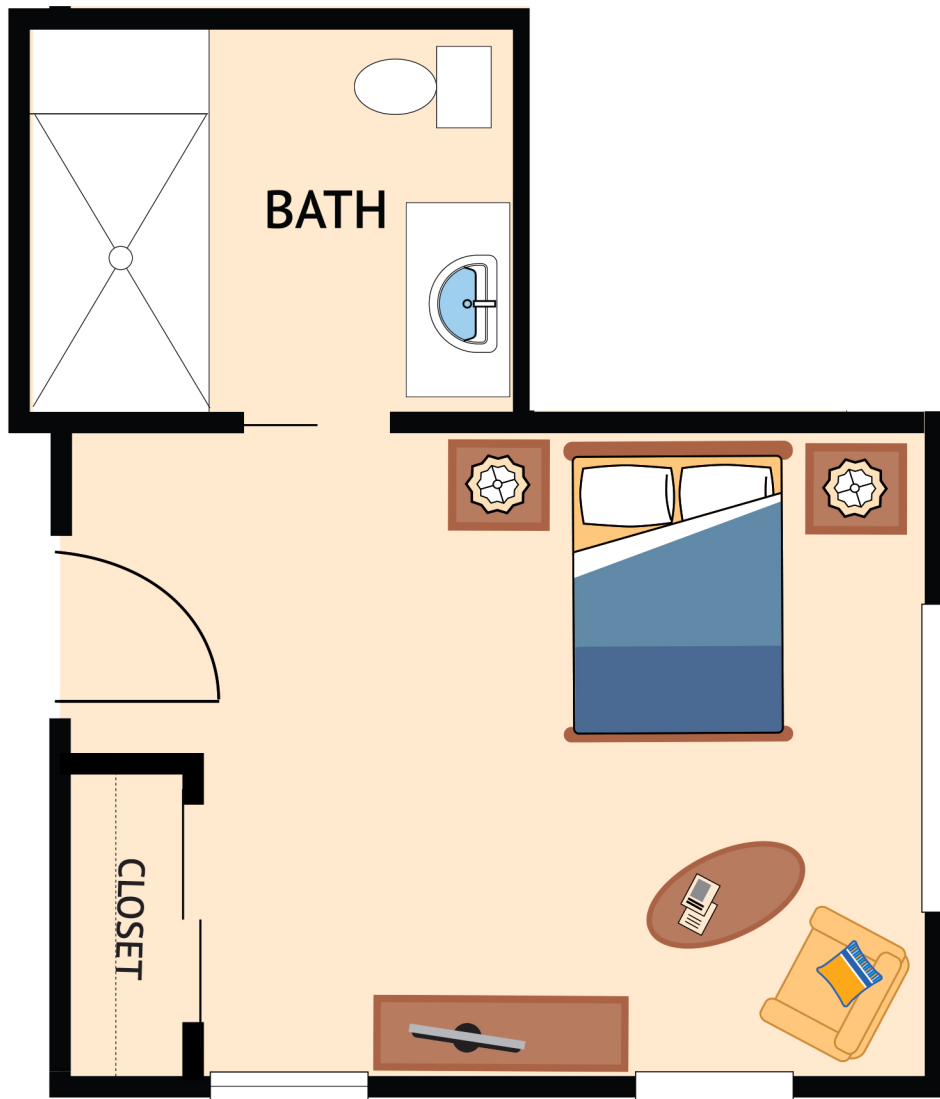

STUDIO
235 Square Feet

Floor plans are not to scale and are shown for comparative purposes only.
Actual apartment floor plans may have minor variations.

STUDIO
242 Square Feet

Floor plans are not to scale and are shown for comparative purposes only.
Actual apartment floor plans may have minor variations.

STUDIO
242 Square Feet

Floor plans are not to scale and are shown for comparative purposes only.
Actual apartment floor plans may have minor variations.