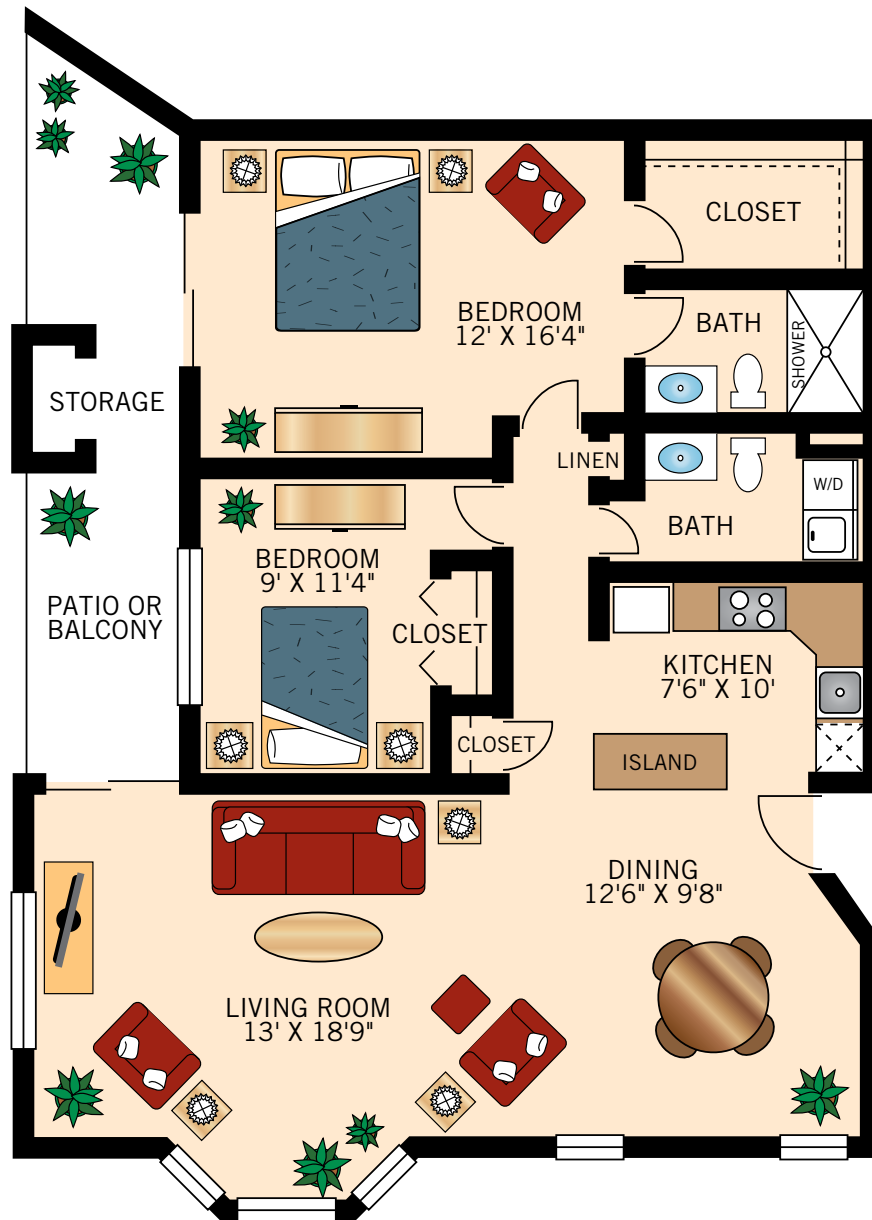

**ONE BEDROOM**  
576 Square Feet

Floor plans are not to scale and are shown for comparative purposes only.  
Actual apartment floor plans may have minor variations.

**ONE BEDROOM DELUXE**

768 Square Feet

Floor plans are not to scale and are shown for comparative purposes only.  
Actual apartment floor plans may have minor variations.

**ONE BEDROOM WITH DEN**

896 Square Feet

Floor plans are not to scale and are shown for comparative purposes only.  
Actual apartment floor plans may have minor variations.

**TWO BEDROOM DELUXE**  
1,216 Square Feet

Floor plans are not to scale and are shown for comparative purposes only.  
Actual apartment floor plans may have minor variations.

**TWO BEDROOM COMBO**  
1,536 Square Feet

Floor plans are not to scale and are shown for comparative purposes only.  
Actual apartment floor plans may have minor variations.