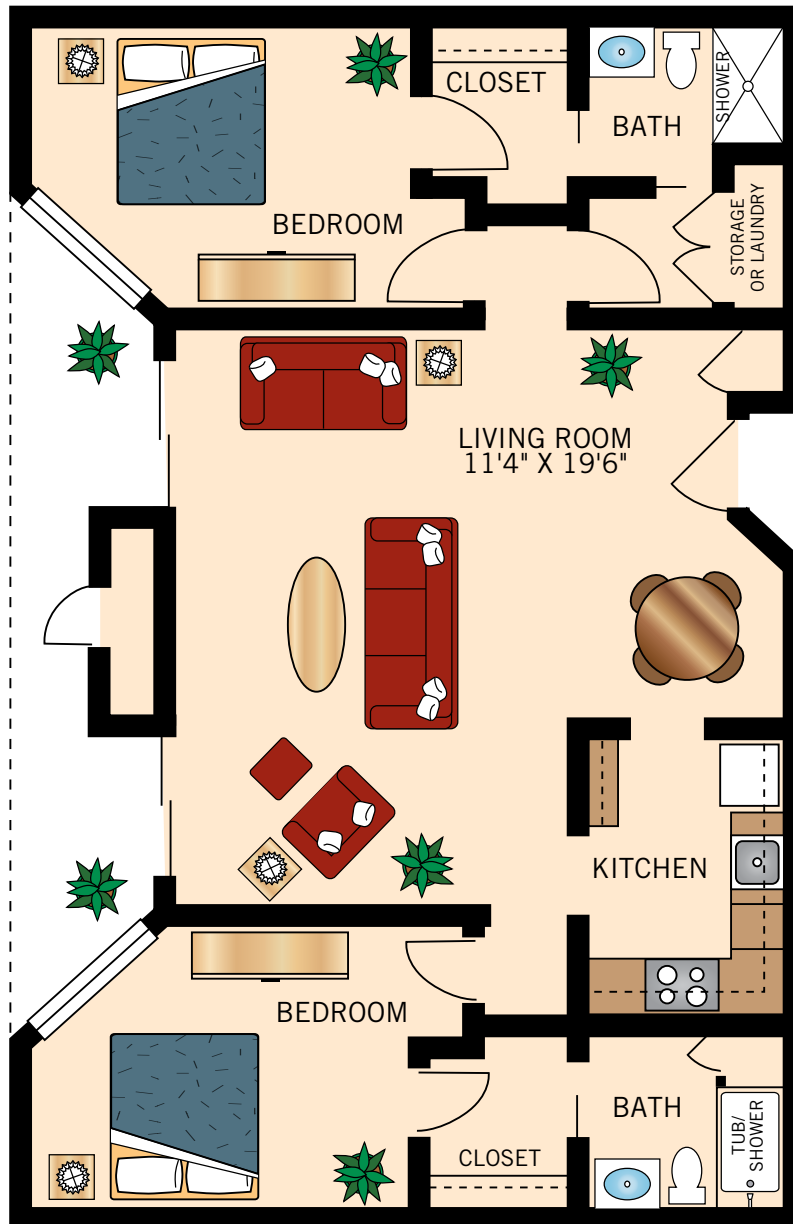

**ONE BEDROOM**  
576 Square Feet

Floor plans are not to scale and are shown for comparative purposes only.  
Actual apartment floor plans may have minor variations.

**ONE BEDROOM DELUXE**

768 Square Feet

Floor plans are not to scale and are shown for comparative purposes only.  
Actual apartment floor plans may have minor variations.

**ONE BEDROOM WITH DEN**

896 Square Feet

Floor plans are not to scale and are shown for comparative purposes only.  
Actual apartment floor plans may have minor variations.

**TWO BEDROOM DELUXE**  
1,216 Square Feet

Floor plans are not to scale and are shown for comparative purposes only.  
Actual apartment floor plans may have minor variations.

**TWO BEDROOM COMBO**  
1,536 Square Feet

Floor plans are not to scale and are shown for comparative purposes only.  
Actual apartment floor plans may have minor variations.