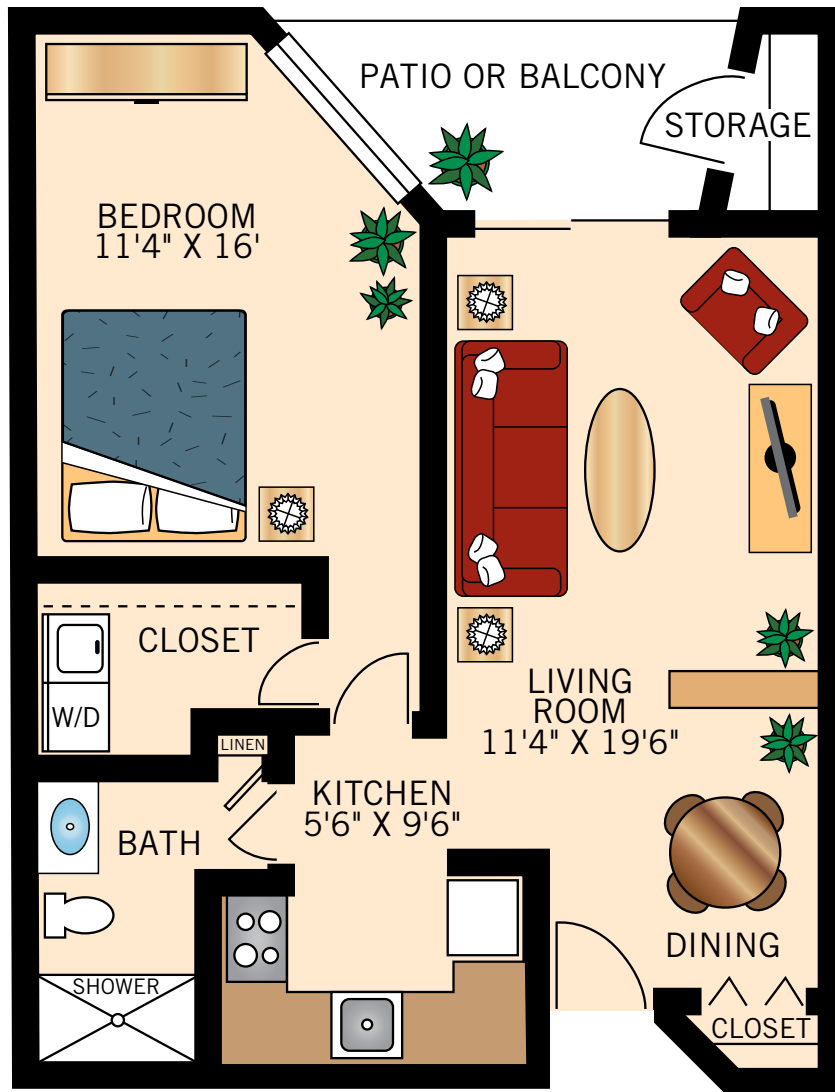

**ONE BEDROOM**  
576 Square Feet

Floor plans are not to scale and are shown for comparative purposes only.  
Actual apartment floor plans may have minor variations.

**ONE BEDROOM DELUXE**

768 Square Feet

Floor plans are not to scale and are shown for comparative purposes only.  
Actual apartment floor plans may have minor variations.

**ONE BEDROOM WITH DEN**

896 Square Feet

Floor plans are not to scale and are shown for comparative purposes only.  
Actual apartment floor plans may have minor variations.

**TWO BEDROOM DELUXE**  
1,216 Square Feet

Floor plans are not to scale and are shown for comparative purposes only.  
Actual apartment floor plans may have minor variations.

**TWO BEDROOM COMBO**  
1,536 Square Feet

Floor plans are not to scale and are shown for comparative purposes only.  
Actual apartment floor plans may have minor variations.