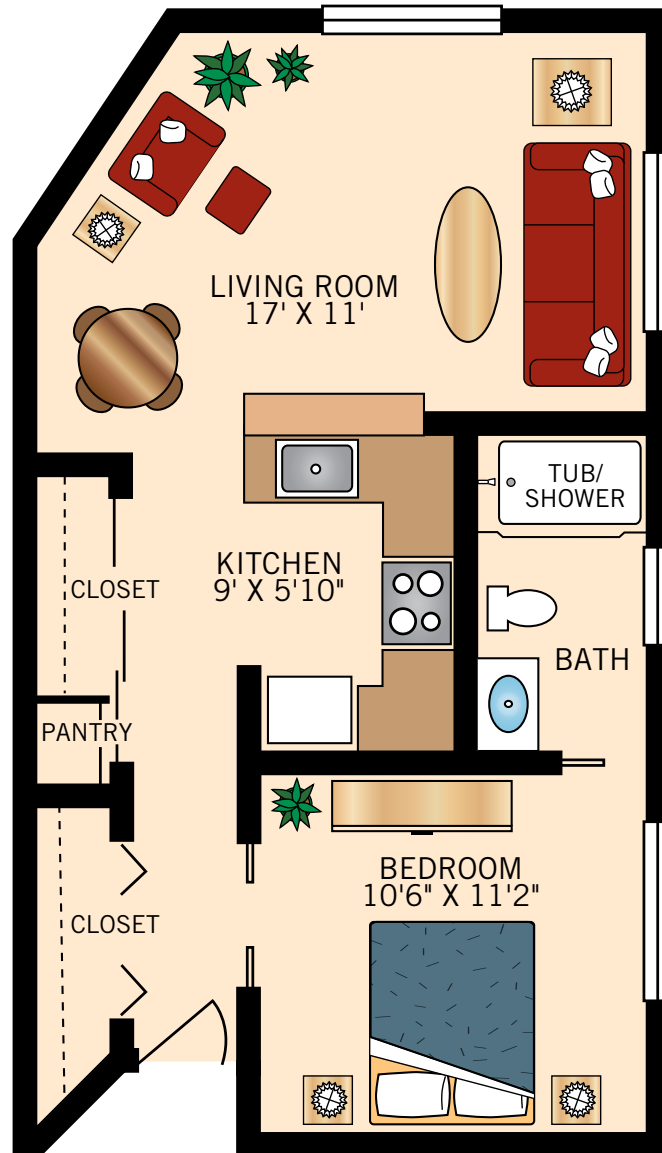

**ONE BEDROOM**  
576 Square Feet

Floor plans are not to scale and are shown for comparative purposes only.  
Actual apartment floor plans may have minor variations.

**ONE BEDROOM DELUXE**

768 Square Feet

Floor plans are not to scale and are shown for comparative purposes only.  
Actual apartment floor plans may have minor variations.

**ONE BEDROOM WITH DEN**

896 Square Feet

Floor plans are not to scale and are shown for comparative purposes only.  
Actual apartment floor plans may have minor variations.

**TWO BEDROOM DELUXE**  
1,216 Square Feet

Floor plans are not to scale and are shown for comparative purposes only.  
Actual apartment floor plans may have minor variations.

**TWO BEDROOM COMBO**  
1,536 Square Feet

Floor plans are not to scale and are shown for comparative purposes only.  
Actual apartment floor plans may have minor variations.