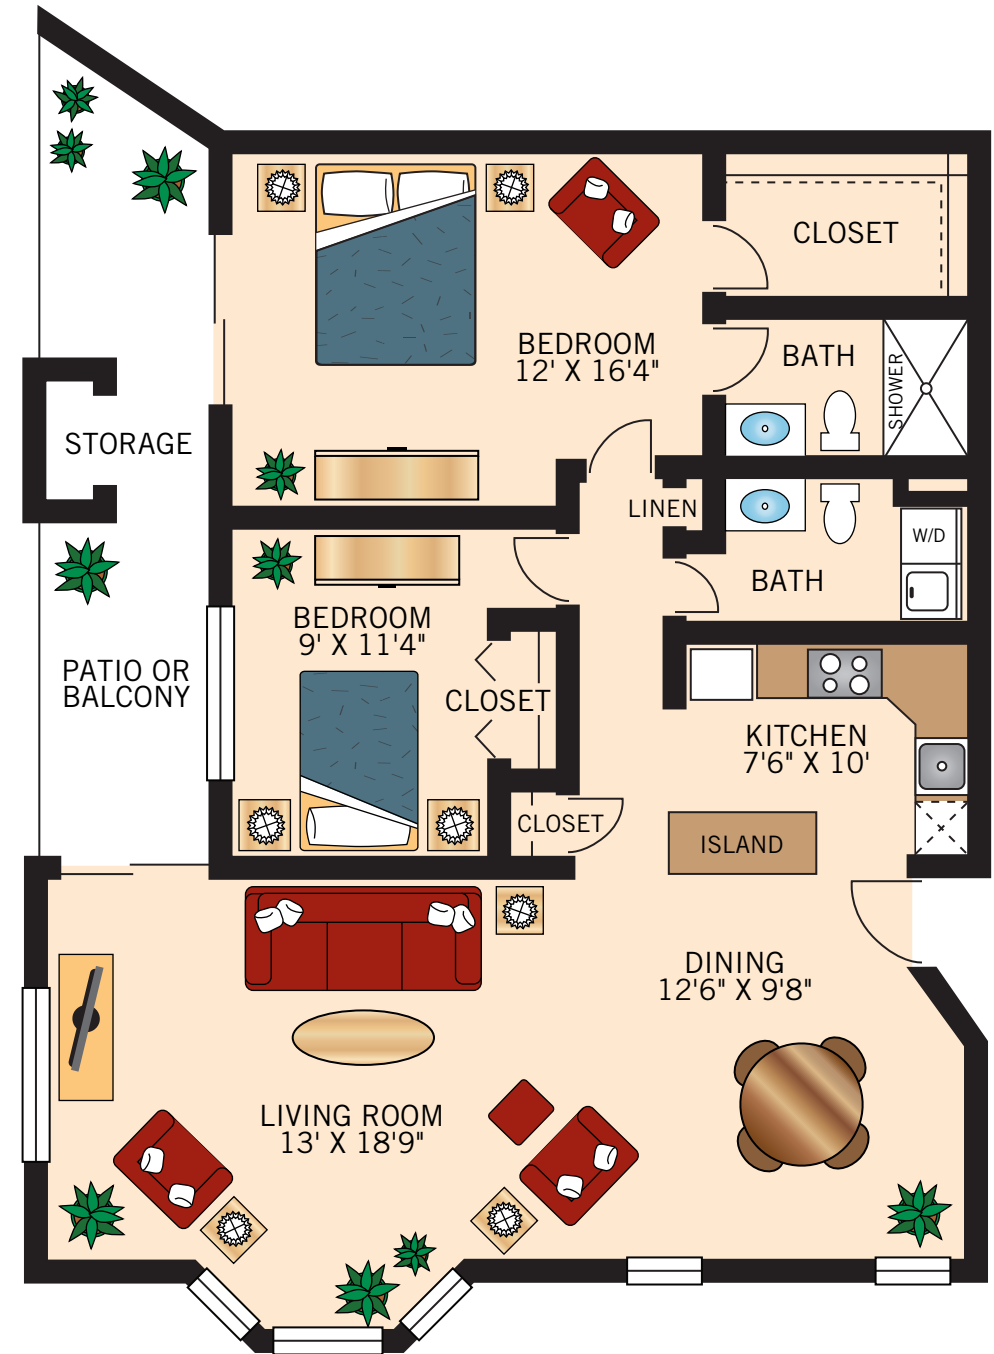

TWO BEDROOM COMBO
1,536 Square Feet

Floor plans are not to scale and are shown for comparative purposes only. Actual apartment floor plans may have minor variations.

ASSISTED LIVING
Floor Plans

ONE BEDROOM
576 Square Feet

Floor plans are not to scale and are shown for comparative purposes only. Actual apartment floor plans may have minor variations.

ONE BEDROOM DELUXE
768 Square Feet

TWO BEDROOM DELUXE
1,216 Square Feet

TWO BEDROOM STANDARD
896 Square Feet

Floor plans are not to scale and are shown for comparative purposes only. Actual apartment floor plans may have minor variations.

Floor plans are not to scale and are shown for comparative purposes only. Actual apartment floor plans may have minor variations.