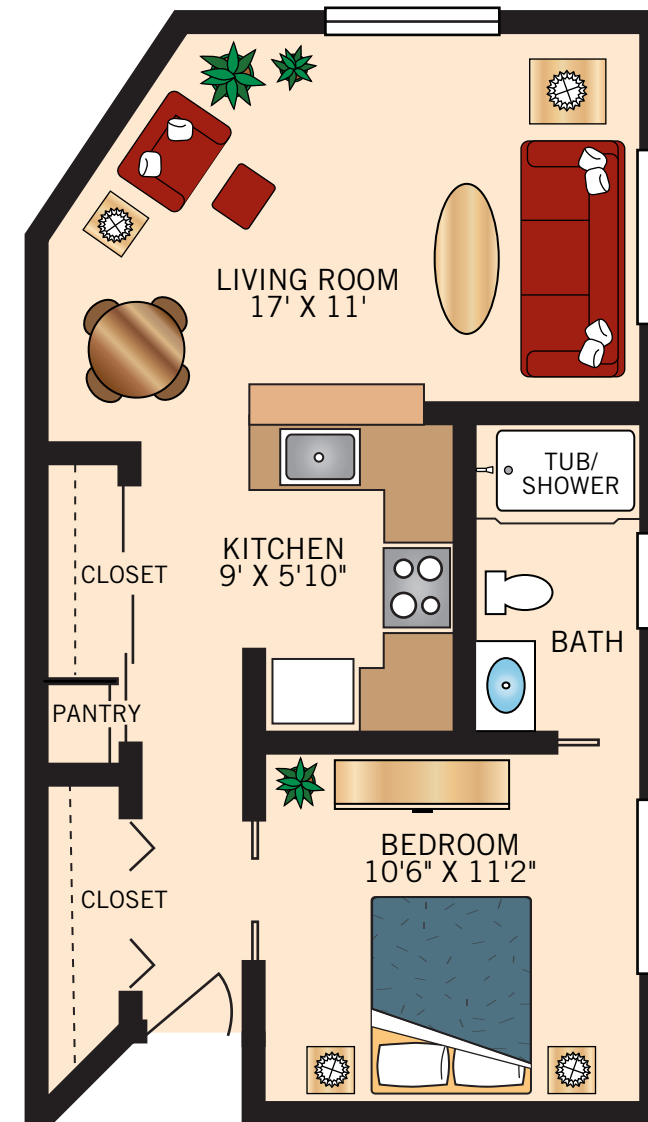

TWO BEDROOM COMBO
1,536 Square Feet

Floor plans are not to scale and are shown for comparative purposes only. Actual apartment floor plans may have minor variations.

ASSISTED LIVING
Floor Plans

ONE BEDROOM
576 Square Feet

Floor plans are not to scale and are shown for comparative purposes only. Actual apartment floor plans may have minor variations.

ONE BEDROOM DELUXE
768 Square Feet

TWO BEDROOM DELUXE
1,216 Square Feet

TWO BEDROOM STANDARD
896 Square Feet

Floor plans are not to scale and are shown for comparative purposes only. Actual apartment floor plans may have minor variations.

Floor plans are not to scale and are shown for comparative purposes only. Actual apartment floor plans may have minor variations.