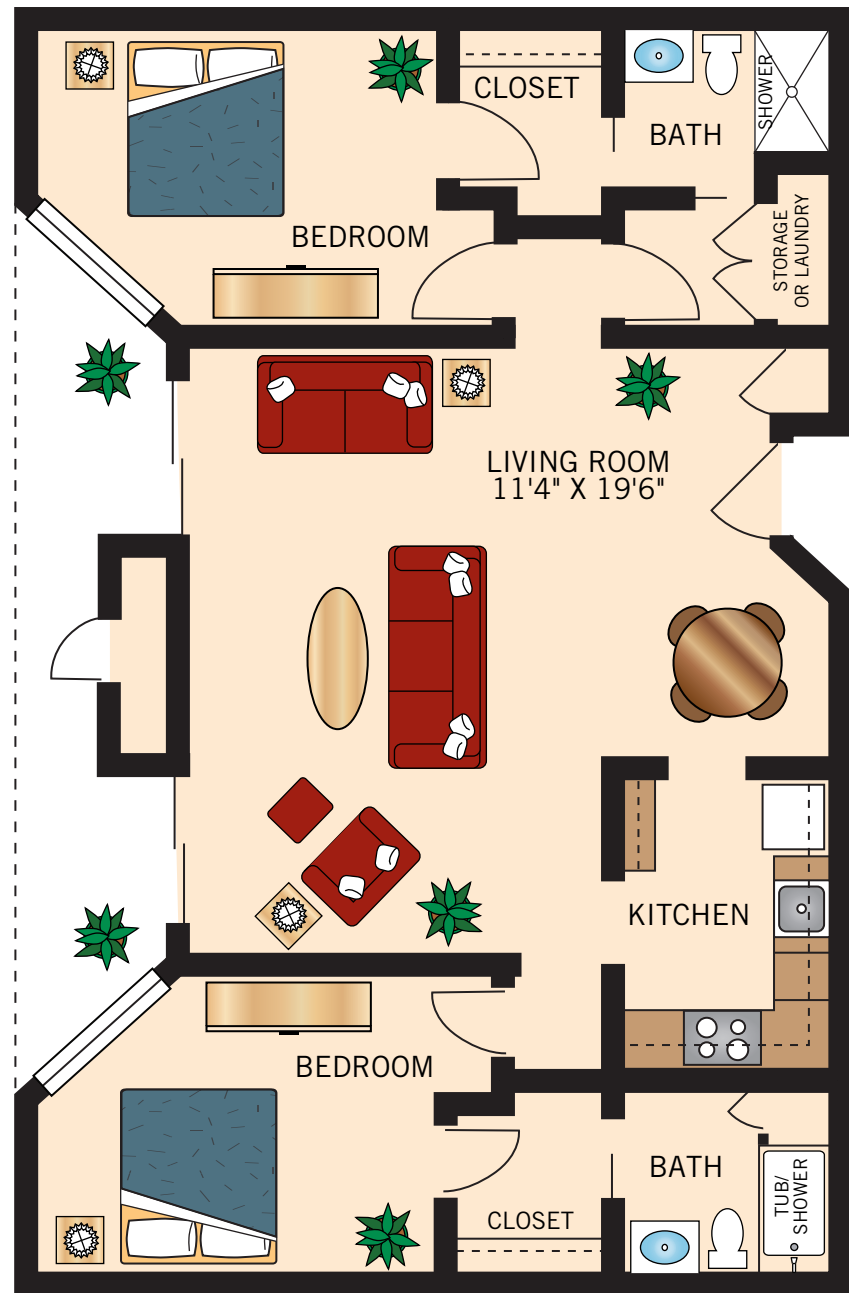

TWO BEDROOM COMBO
1,536 Square Feet

Floor plans are not to scale and are shown for comparative purposes only. Actual apartment floor plans may have minor variations.

ASSISTED LIVING
Floor Plans

ONE BEDROOM
576 Square Feet

Floor plans are not to scale and are shown for comparative purposes only. Actual apartment floor plans may have minor variations.

ONE BEDROOM DELUXE
768 Square Feet

TWO BEDROOM DELUXE
1,216 Square Feet

TWO BEDROOM STANDARD
896 Square Feet

Floor plans are not to scale and are shown for comparative purposes only. Actual apartment floor plans may have minor variations.

Floor plans are not to scale and are shown for comparative purposes only. Actual apartment floor plans may have minor variations.