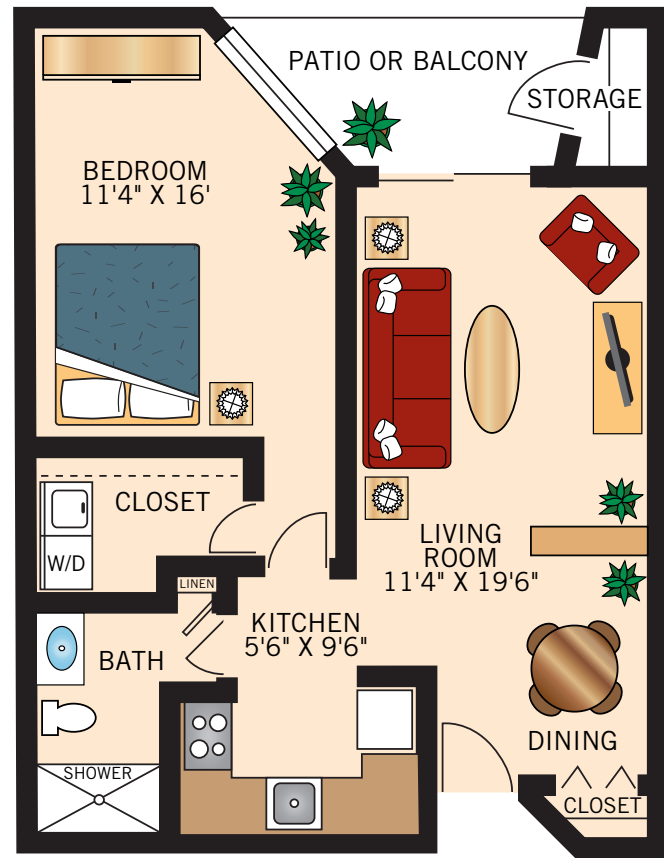

TWO BEDROOM COMBO
1,536 Square Feet

Floor plans are not to scale and are shown for comparative purposes only. Actual apartment floor plans may have minor variations.

ASSISTED LIVING
Floor Plans

ONE BEDROOM
576 Square Feet

Floor plans are not to scale and are shown for comparative purposes only. Actual apartment floor plans may have minor variations.

ONE BEDROOM DELUXE
768 Square Feet

TWO BEDROOM DELUXE
1,216 Square Feet

TWO BEDROOM STANDARD
896 Square Feet

Floor plans are not to scale and are shown for comparative purposes only. Actual apartment floor plans may have minor variations.

Floor plans are not to scale and are shown for comparative purposes only. Actual apartment floor plans may have minor variations.