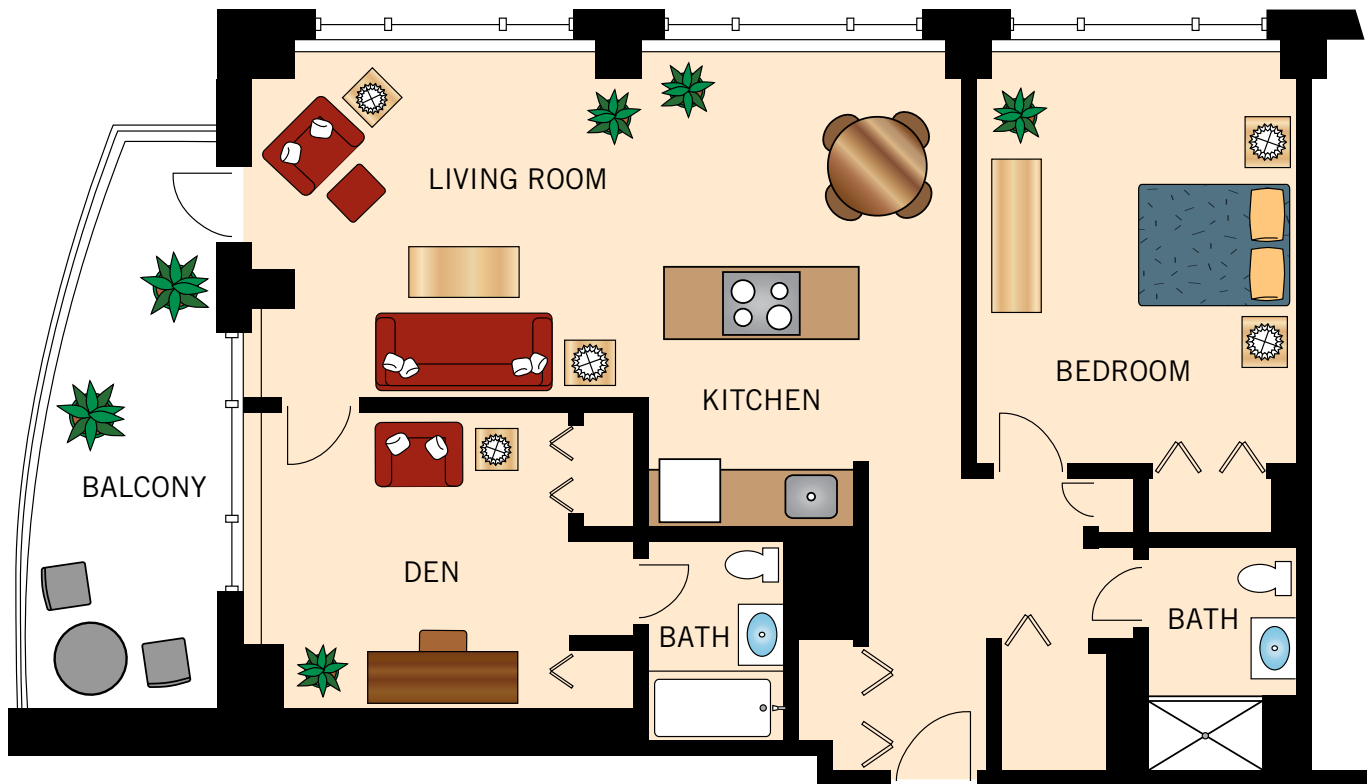

THE REMBRANDT COLLECTION
ONE BEDROOM DELUXE
950–1,050 Square Feet

Floor plans are not to scale and are shown for comparative purposes only.
Actual apartment floor plans may have minor variations.

3030 Park Avenue • Bridgeport, CT 06604 • 203-374-5611

THE MATISSE COLLECTION
ONE BEDROOM WITH DEN
790–860 Square Feet

Floor plans are not to scale and are shown for comparative purposes only.
Actual apartment floor plans may have minor variations.

3030 Park Avenue • Bridgeport, CT 06604 • 203-374-5611

THE MONET COLLECTION
TWO BEDROOM
1,125–1,170 Square Feet

Floor plans are not to scale and are shown for comparative purposes only.
Actual apartment floor plans may have minor variations.

3030 Park Avenue • Bridgeport, CT 06604 • 203-374-5611

THE MICHELANGELO COLLECTION
TWO BEDROOM DELUXE
1,200–1,285 Square Feet

Floor plans are not to scale and are shown for comparative purposes only.
Actual apartment floor plans may have minor variations.

3030 Park Avenue • Bridgeport, CT 06604 • 203-374-5611