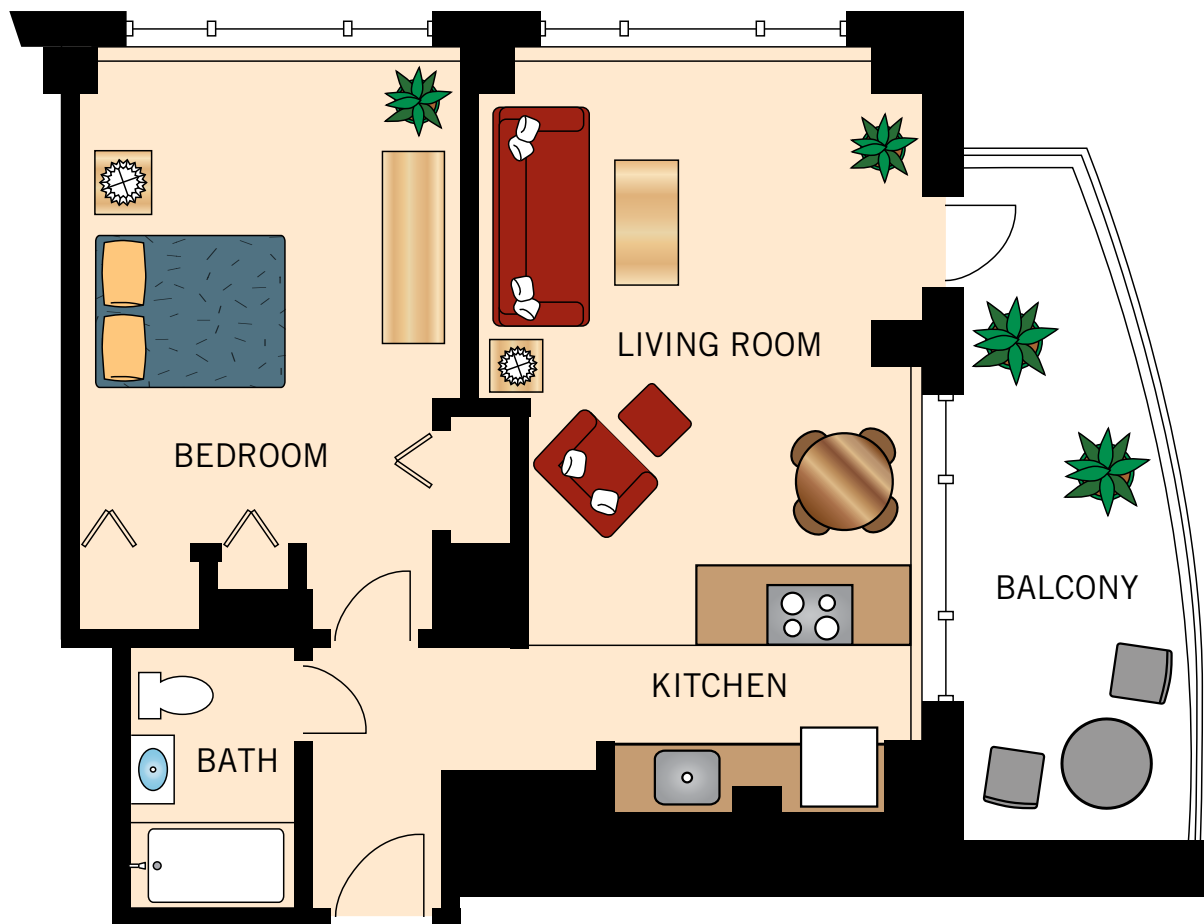

THE PICASSO COLLECTION

ONE BEDROOM

575–625 Square Feet

Floor plans are not to scale and are shown for comparative purposes only.
Actual apartment floor plans may have minor variations.

3030 Park Avenue • Bridgeport, CT 06604 • 203-374-5611

THE REMBRANDT COLLECTION
ONE BEDROOM DELUXE
950–1,050 Square Feet

Floor plans are not to scale and are shown for comparative purposes only.
Actual apartment floor plans may have minor variations.

3030 Park Avenue • Bridgeport, CT 06604 • 203-374-5611

THE MATISSE COLLECTION
ONE BEDROOM WITH DEN
790–860 Square Feet

Floor plans are not to scale and are shown for comparative purposes only.
Actual apartment floor plans may have minor variations.

3030 Park Avenue • Bridgeport, CT 06604 • 203-374-5611

THE MONET COLLECTION
TWO BEDROOM
1,125–1,170 Square Feet

Floor plans are not to scale and are shown for comparative purposes only.
Actual apartment floor plans may have minor variations.

3030 Park Avenue • Bridgeport, CT 06604 • 203-374-5611