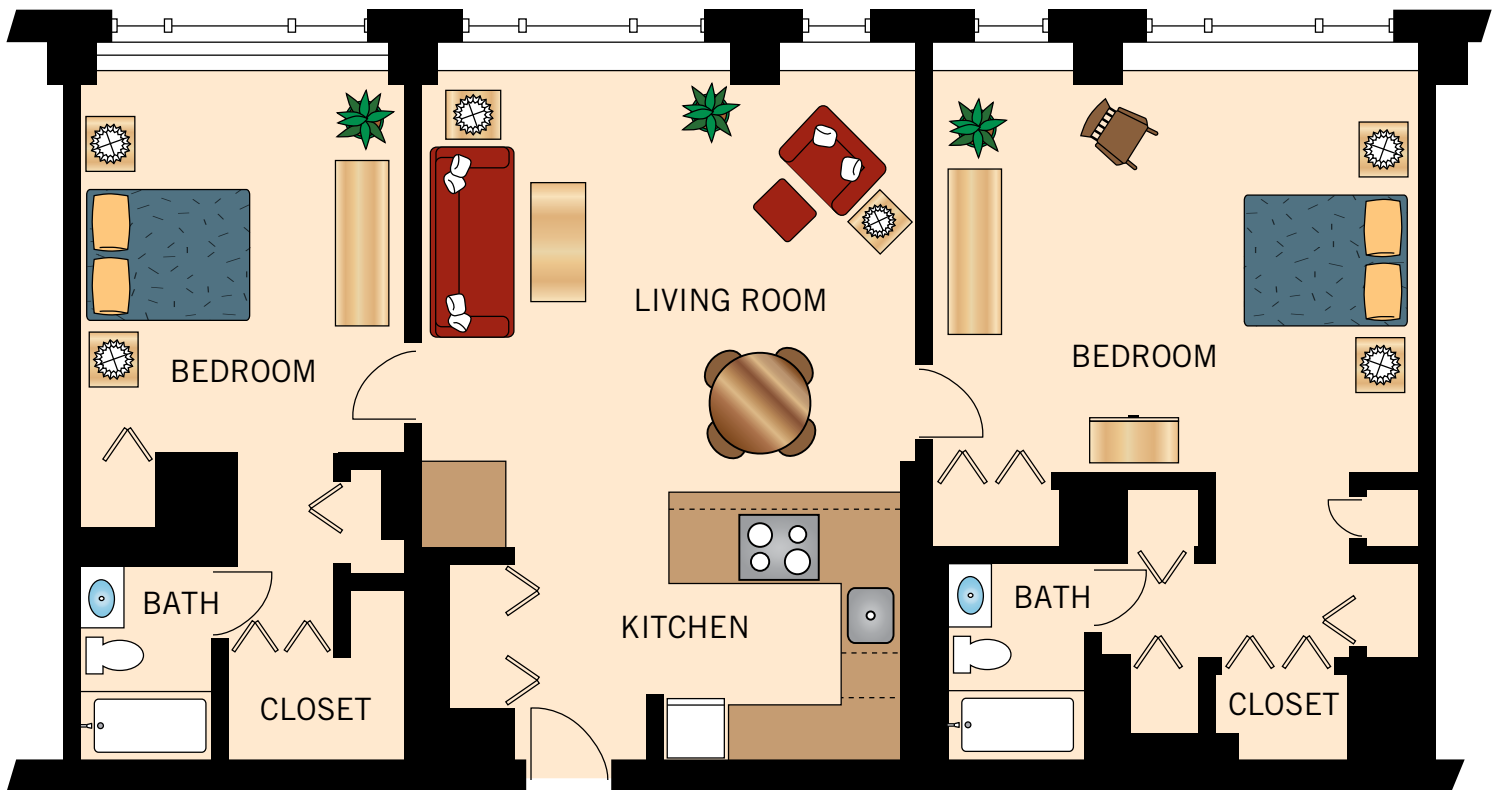

THE REMBRANDT COLLECTION
ONE BEDROOM DELUXE
950–1,050 Square Feet

Floor plans are not to scale and are shown for comparative purposes only.
Actual apartment floor plans may have minor variations.

3030 Park Avenue • Bridgeport, CT 06604 • 203-374-5611

THE MATISSE COLLECTION
ONE BEDROOM WITH DEN
790–860 Square Feet

Floor plans are not to scale and are shown for comparative purposes only.
Actual apartment floor plans may have minor variations.

3030 Park Avenue • Bridgeport, CT 06604 • 203-374-5611

THE MONET COLLECTION
TWO BEDROOM
1,125–1,170 Square Feet

Floor plans are not to scale and are shown for comparative purposes only.
Actual apartment floor plans may have minor variations.

3030 Park Avenue • Bridgeport, CT 06604 • 203-374-5611

THE MICHELANGELO COLLECTION
TWO BEDROOM DELUXE
1,200–1,285 Square Feet

Floor plans are not to scale and are shown for comparative purposes only.
Actual apartment floor plans may have minor variations.

3030 Park Avenue • Bridgeport, CT 06604 • 203-374-5611