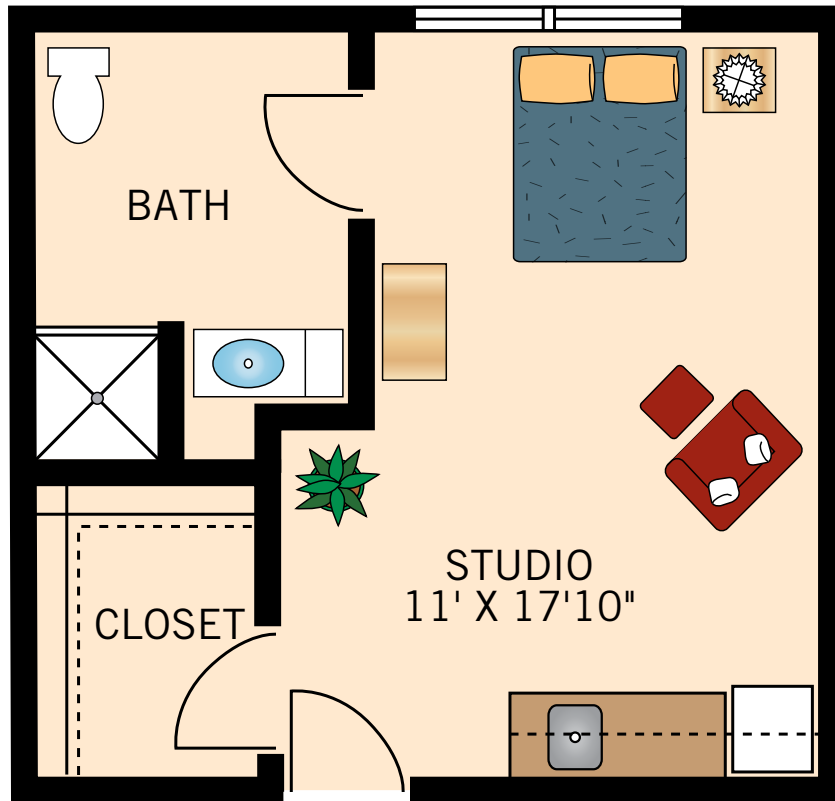

**ASSISTED LIVING**  
**STUDIO APARTMENT**  
335 Square Feet

Floor plans are not to scale and are shown for comparative purposes only.  
Actual apartment floor plans may have minor variations.

3030 Park Avenue • Bridgeport, CT 06604 • **203-374-5611**

**ASSISTED LIVING**  
**ONE BEDROOM APARTMENT**  
495 Square Feet

Floor plans are not to scale and are shown for comparative purposes only.  
Actual apartment floor plans may have minor variations.

3030 Park Avenue • Bridgeport, CT 06604 • 203-374-5611