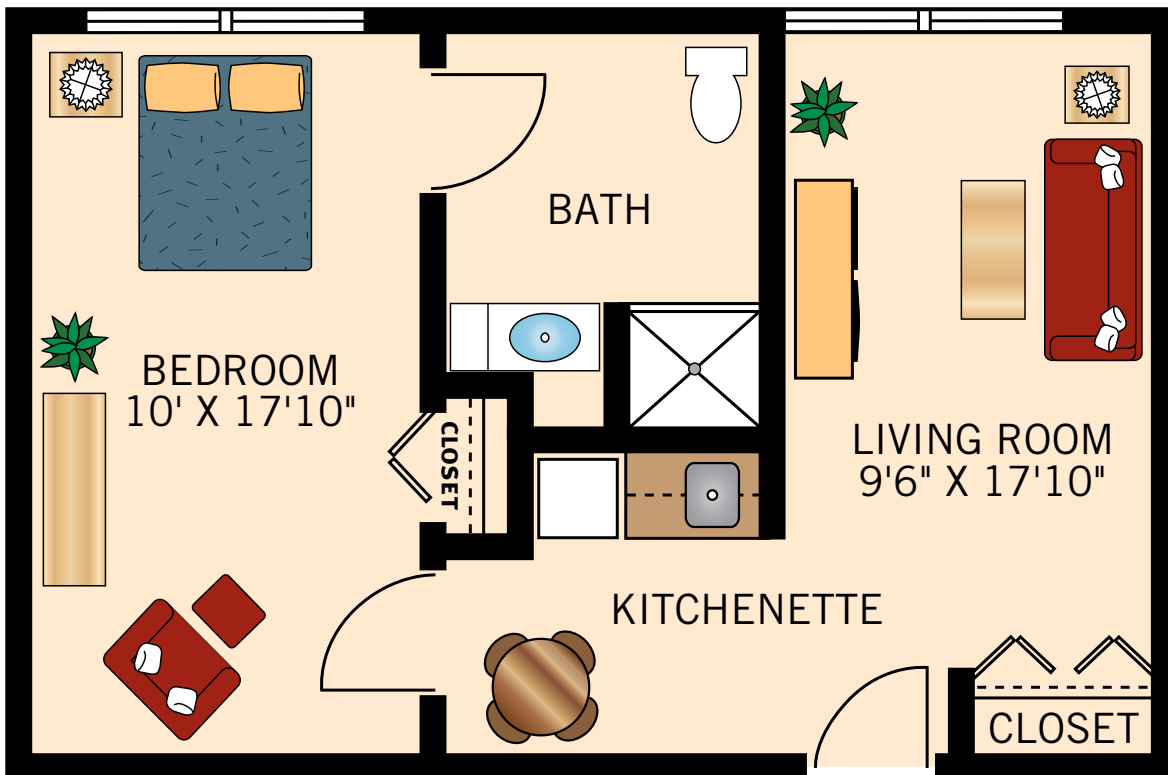

**ASSISTED LIVING**  
**STUDIO APARTMENT**  
335 Square Feet

Floor plans are not to scale and are shown for comparative purposes only.  
Actual apartment floor plans may have minor variations.

3030 Park Avenue • Bridgeport, CT 06604 • **203-374-5611**

**ASSISTED LIVING**  
**ONE BEDROOM APARTMENT**  
495 Square Feet

Floor plans are not to scale and are shown for comparative purposes only.  
Actual apartment floor plans may have minor variations.

3030 Park Avenue • Bridgeport, CT 06604 • 203-374-5611